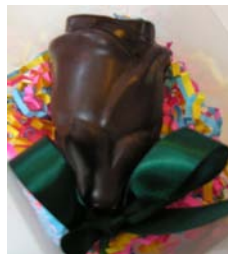

Or, you can specify a single candy or a subset of these candies for any of your box(es).

Truffles

The large Assorted Truffles contains cherry, coffee, mint, coconut, raspberry, chocolate, and orange flavors. The small includes raspberry, chocolate, cherry, coffee, orange, and coconut. We are happy to modify this to your preferences, if you would prefer a different assortment!

Large (15 piece, 10.2 oz.) **\$23.50**

Small (6 piece, 4.0 oz.) **\$9.90**

Flowers

P.O. Box 627
Brisbane, CA 94005
415-468-2754
brehmerscandies.com

Raspberry Rosebud - long-stemmed rosebud filled with raspberry dark-chocolate truffle filling, wrapped in fuchsia foil and boxed in a long clear box for a special gift. **\$6.00**
2 ounces

Raspberry Rosebud - long-stemmed rosebud filled with raspberry dark-chocolate truffle filling and wrapped in fuchsia foil **\$4.50**
- no box 2 ounces

Raspberry Rose - 3-dimensional rose filled with raspberry dark-chocolate truffle filling and boxed in a clear handle-box. **\$8.60**
3.3 ounces