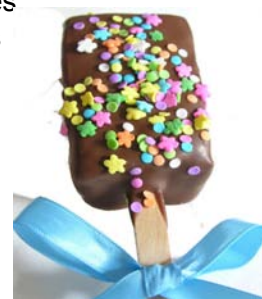

Smore Bee - handmade marshmallow with graham cracker, dipped in dark chocolate and decorated 1.5 ounces

$2.50